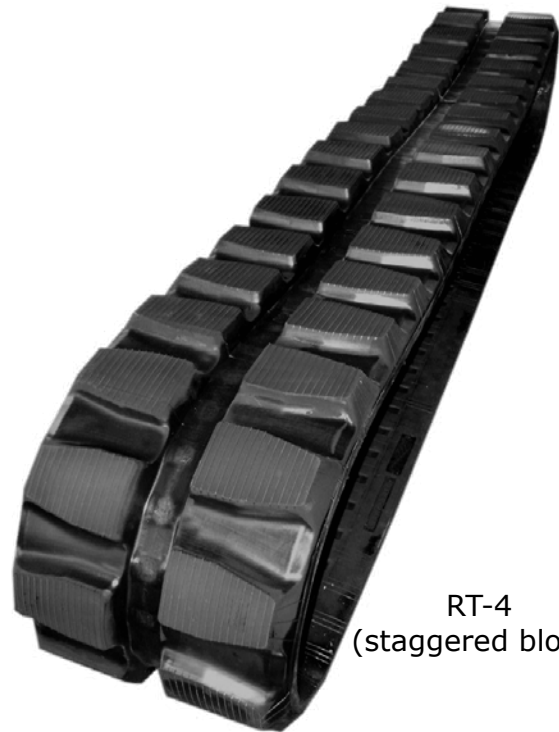

# Kubota KX 161-2

Excavator

## RUBBER TRACKS

RT\_4

RT\_23

RT-4  
(staggered block)

## PARTS

sprocket

upper roller

Check with your sales representative for more options.

Call Toll Free:  
1-866-431-5305

Visit Us Online:  
[www.Rubbertrax.com](http://www.Rubbertrax.com)

You may not modify, copy, distribute, transmit, display, perform, reproduce, publish, license, create derivative works from, transfer, or sell any information, software, products or services obtained from this pdf.